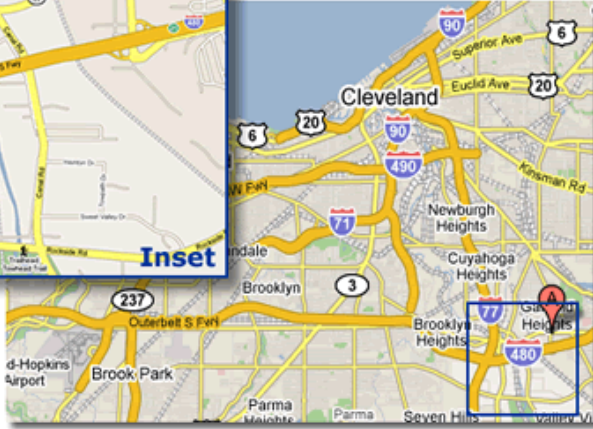

[Click for interactive Google Map](#)

DIRECTIONS TO NSRC

5350 Transportation Boulevard, Suite 19
Cleveland, Ohio 44125
216-518-2805

NSRC is located off I-480 just east of I-77 in Garfield Heights, a suburb of Cleveland. We are in a one-story, beige brick office complex called "Overlook Point". Our suite is in the back of the building and is most easily accessed from East 96th Street.

FROM CLEVELAND HOPKINS INTERNATIONAL AIRPORT:

Follow exit signs to freeways. Follow signs to I-480 East. Take I-480 East to the Transportation Boulevard exit (Exit 21). Turn left onto Transportation Boulevard. At the second light, turn left onto Granger Road. Make an immediate left onto East 96th Street, the first side street. Turn left into the office complex. NSRC is located in Suite 19.

FROM THE WEST:

Take I-480 East to the Transportation Boulevard exit (Exit 21). Turn left onto Transportation Boulevard. At the second light, turn left onto Granger Road. Make an immediate left onto East 96th Street, the first side street. Turn left into the office complex. NSRC is located in Suite 19.

FROM THE NORTH:

Take I-77 South to I-480 East. Take I-480 East to the Transportation Boulevard exit (Exit 21). Turn left onto Transportation Boulevard. At the second light, turn left onto Granger Road. Make an immediate left onto East 96th Street, the first side street. Turn left into the office complex. NSRC is located in Suite 19.